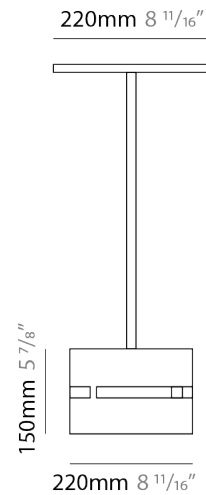

PROJECT
TYPE
SPECIFIER
QUANTITY
DATE

LUZ OCULTA METAL SUSPENSION

D51032-

base number   Finish
Options

1. To build a product code in our configurator select the specify button on the base model # product page
2. To build a manual product code on this datasheet choose from the options listed below in blue font and add the suffix to the base model #

GENERAL

Series: Luz Oculta
Subseries: Luz Oculta Metal
Brand: Fambuena
Division: Design
Mounting Type: Suspension
Mounting Location: Ceiling
Subcategory: Pendant

PHYSICAL

Shape: Rectangle
Diameter (mm): 220
Diameter (in): 8 ¹¹/₁₆
Height (mm): 150
Height (in): 5 ⁷/₈
Light Distribution: Direct / Indirect
Fixture Finish: [BRA](#) / [BRZ](#) / [ABR](#)
Fixture Material: Metal
Cable Details: Cable length 2000mm / 79"

ELECTRICAL

Number of Lamps: 1
Lamp Type: LED Retrofit
Lamp Shape: A19
Bulb Included: Bulb Not Included
Max. Wattage Per Lamp (W): 5
Lamp Base: E26
Input Voltage (V): 120
Upon Request: 277Vac / GU24

LED

OPTICAL

RATINGS AND CERTIFICATIONS

Certified By: Certified for North American Standards
IP rating: IP20