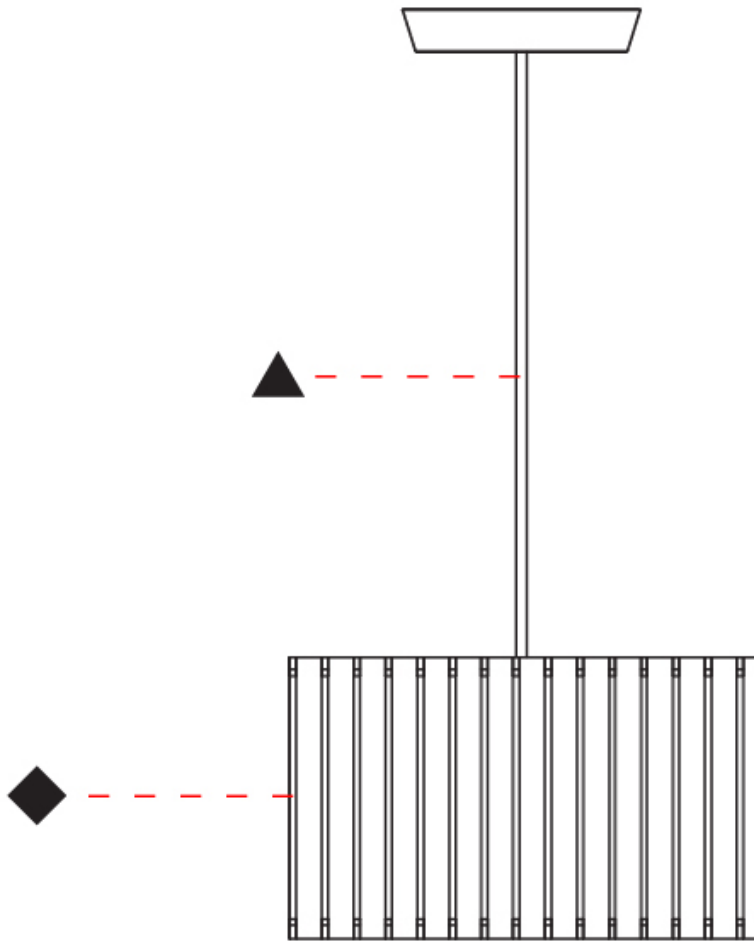

LUZ OCULTA WOOD SUSPENSION

D51039-

PROJECT _____

TYPE _____

SPECIFIER _____

QUANTITY _____

DATE _____

D