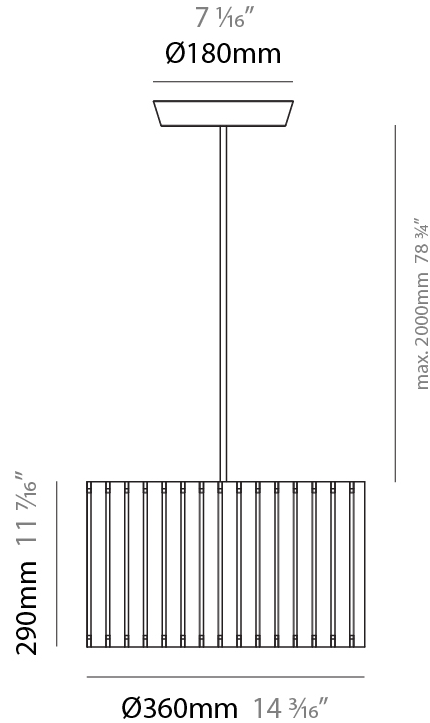

LUZ OCULTA WOOD SUSPENSION

D51039- -

base number   Finish Options   Finish Options

1. To build a product code in our configurator select the specify button on the base model # product page
2. To build a manual product code on this datasheet choose from the options listed below in blue font and add the suffix to the base model #

GENERAL

Series: Luz Oculta
Subseries: Luz Oculta Wood
Brand: Fambuena
Division: Design
Mounting Type: Suspension
Mounting Location: Ceiling
Subcategory: Pendant

PHYSICAL

Shape: Rectangle
Diameter (mm): 360
Diameter (in): 14 ³/₁₆
Height (mm): 290
Height (in): 11 ⁷/₁₆
Light Distribution: Direct / Indirect
Fixture Finish: [DOW / NAT](#)
Holder Finish: BRA / BRZ
Fixture Material: Metal / Wood
Cable Details: Cable length 2000mm / 79"

ELECTRICAL

Number of Lamps: 1
Lamp Type: LED Retrofit
Lamp Shape: A19
Bulb Included: Bulb Not Included
Max. Wattage Per Lamp (W): 7
Lamp Base: E26
Input Voltage (V): 120
Upon Request: 277Vac / GU24

LED

OPTICAL

RATINGS AND CERTIFICATIONS

Certified By: Certified for North American Standards
IP rating: IP20

PROJECT
TYPE
SPECIFIER
QUANTITY
DATE