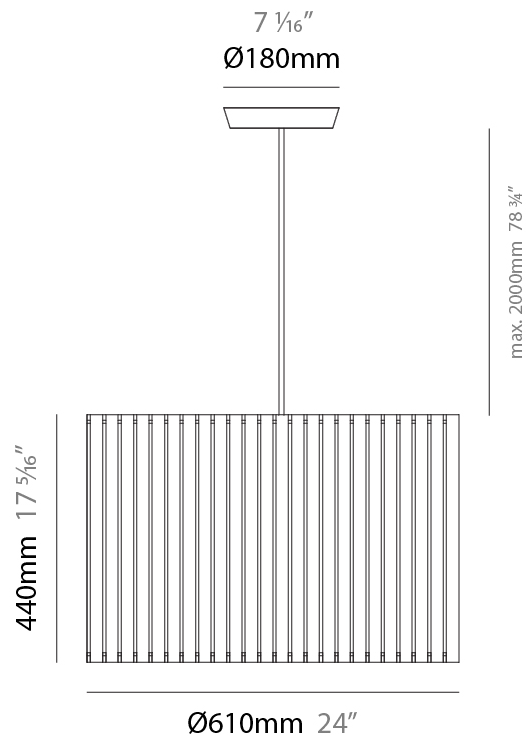

PROJECT	
TYPE	
SPECIFIER	
QUANTITY	
DATE	

LUZ OCULTA WOOD SUSPENSION

D51037- -
base number   Finish Options   Finish Options

1. To build a product code in our configurator select the specify button on the base model # product page
2. To build a manual product code on this datasheet choose from the options listed below in blue font and add the suffix to the base model #

GENERAL

Series: Luz Oculta
Subseries: Luz Oculta Wood
Brand: Fambuena
Division: Design
Mounting Type: Suspension
Mounting Location: Ceiling
Subcategory: Pendant

PHYSICAL

Shape: Rectangle
Diameter (mm): 610
Diameter (in): 24
Height (mm): 440
Height (in): 17 ⁵/₁₆"
Light Distribution: Direct / Indirect
Fixture Finish: [DOW](#) / [NAT](#)
Holder Finish: BRA / BRZ
Fixture Material: Metal / Wood
Cable Details: Cable length 2000mm / 79"

ELECTRICAL

Number of Lamps: 1
Lamp Type: LED Retrofit
Lamp Shape: A19
Bulb Included: Bulb Not Included
Max. Wattage Per Lamp (W): 12
Lamp Base: E26
Input Voltage (V): 120
Upon Request: 277Vac / GU24

LED

OPTICAL

RATINGS AND CERTIFICATIONS

Certified By: Certified for North American Standards
IP rating: IP20