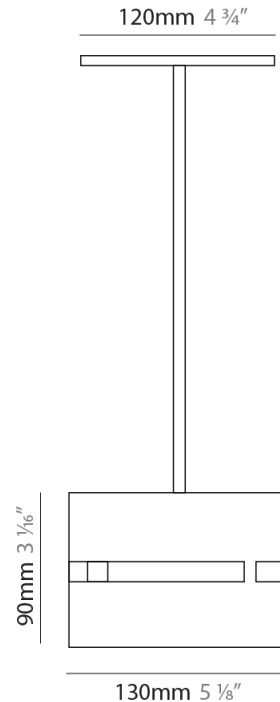

PROJECT	
TYPE	
SPECIFIER	
QUANTITY	
DATE	

LUZ OCULTA METAL SUSPENSION

D51033-

base number   Finish
Options

1. To build a product code in our configurator select the specify button on the base model # product page
2. To build a manual product code on this datasheet choose from the options listed below in blue font and add the suffix to the base model #

GENERAL

Series: Luz Oculta
Subseries: Luz Oculta Metal
Brand: Fambuena
Division: Design
Mounting Type: Suspension
Mounting Location: Ceiling
Subcategory: Pendant

PHYSICAL

Shape: Rectangle
Diameter (mm): 130
Diameter (in): 5 1/8
Height (mm): 90
Height (in): 4 1/2
Light Distribution: Direct / Indirect
Fixture Finish: [BRA](#) / [BRZ](#) / [ABR](#)
Fixture Material: Metal
Cable Details: Cable length 2000mm / 79"

ELECTRICAL

Number of Lamps: 1
Lamp Type: LED Retrofit
Lamp Shape: T4
Bulb Included: Bulb Not Included
Max. Wattage Per Lamp (W): 5
Lamp Base: G9
Input Voltage (V): 120

LED

OPTICAL

RATINGS AND CERTIFICATIONS

Certified By: Certified for North American Standards
IP rating: IP20