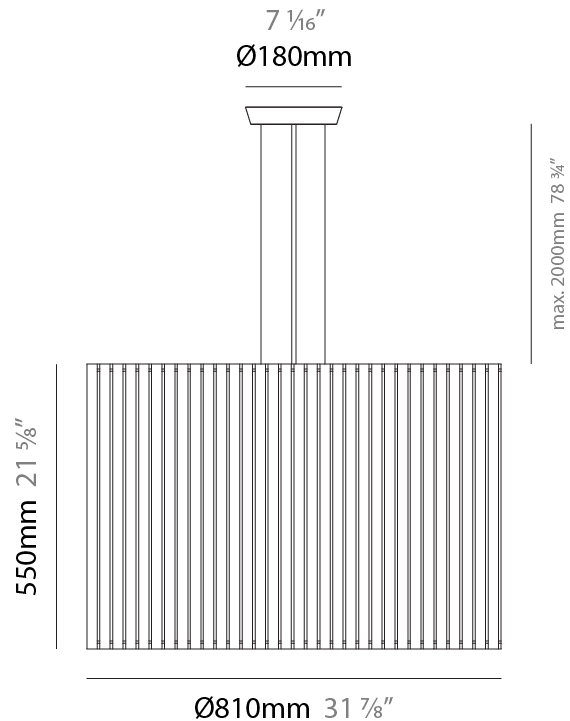

LUZ OCULTA WOOD SUSPENSION

D51035- -

base number   Finish Options   Finish Options

1. To build a product code in our configurator select the specify button on the base model # product page
2. To build a manual product code on this datasheet choose from the options listed below in blue font and add the suffix to the base model #

GENERAL

Series: Luz Oculta
Subseries: Luz Oculta Wood
Brand: Fambuena
Division: Design
Mounting Type: Suspension
Mounting Location: Ceiling
Subcategory: Pendant

PHYSICAL

Shape: Rectangle
Diameter (mm): 810
Diameter (in): 31 ⁷/₈
Height (mm): 550
Height (in): 21 ⁵/₈
Light Distribution: Direct / Indirect
Fixture Finish: [DOW](#) / [NAT](#)
Holder Finish: BRA / BRZ
Fixture Material: Metal / Wood
Cable Details: Cable length 2000mm / 79"

ELECTRICAL

Number of Lamps: 3
Lamp Type: LED Retrofit
Lamp Shape: A19
Bulb Included: Bulb Not Included
Total Output Wattage (W): 36
Max. Wattage Per Lamp (W): 12
Lamp Base: E26
Input Voltage (V): 120
Upon Request: 277Vac / GU24

LED

OPTICAL

RATINGS AND CERTIFICATIONS

Certified By: Certified for North American Standards
IP rating: IP20