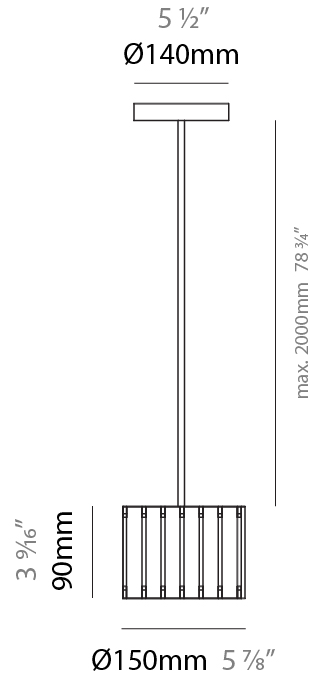

PROJECT	
TYPE	
SPECIFIER	
QUANTITY	
DATE	

LUZ OCULTA WOOD SUSPENSION

D51043- -

base number   Finish Options   Finish Options

1. To build a product code in our configurator select the specify button on the base model # product page
2. To build a manual product code on this datasheet choose from the options listed below in blue font and add the suffix to the base model #

GENERAL

Series: Luz Oculta
Subseries: Luz Oculta Wood
Brand: Fambuena
Division: Design
Mounting Type: Suspension
Mounting Location: Ceiling
Subcategory: Pendant

PHYSICAL

Shape: Rectangle
Diameter (mm): 150
Diameter (in): 5 7/8
Height (mm): 90
Height (in): 3 9/16
Light Distribution: Direct / Indirect
Fixture Finish: [DOW / NAT](#)
Holder Finish: BRA / BRZ
Fixture Material: Metal / Wood
Cable Details: Cable length 2000mm / 79"

ELECTRICAL

Number of Lamps: 1
Lamp Type: LED Retrofit
Lamp Shape: T4
Bulb Included: Bulb Not Included
Max. Wattage Per Lamp (W): 3
Lamp Base: G9
Input Voltage (V): 120

LED

OPTICAL

RATINGS AND CERTIFICATIONS

Certified By: Certified for North American Standards
IP rating: IP20