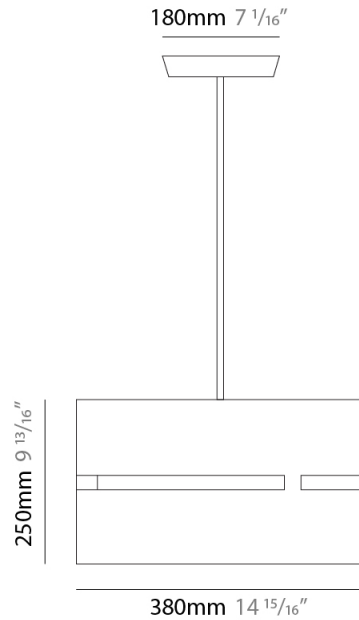

LUZ OCULTA METAL SUSPENSION

D51031-

base number _____
Finish Options _____

1. To build a product code in our configurator select the specify button on the base model # product page
2. To build a manual product code on this datasheet choose from the options listed below in blue font and add the suffix to the base model #

GENERAL

Series: Luz Oculta _____
Subseries: Luz Oculta Metal _____
Brand: Fambuena _____
Division: Design _____
Mounting Type: Suspension _____
Mounting Location: Ceiling _____
Subcategory: Pendant _____

PHYSICAL

Shape: Rectangle _____
Diameter (mm): 380 _____
Diameter (in): 14 ¹⁵/₁₆ _____
Height (mm): 250 _____
Height (in): 10 _____
Light Distribution: Direct / Indirect _____
Fixture Finish: [BRA](#) / [BRZ](#) / [ABR](#) _____
Fixture Material: Metal _____
Cable Details: Cable length 2000mm / 79" _____

ELECTRICAL

Number of Lamps: 1 _____
Lamp Type: LED Retrofit _____
Lamp Shape: A19 _____
Bulb Included: Bulb Not Included _____
Max. Wattage Per Lamp (W): 8 _____
Lamp Base: E26 _____
Input Voltage (V): 120 _____
Upon Request: 277Vac / GU24 _____

LED

OPTICAL

RATINGS AND CERTIFICATIONS

Certified By: Certified for North American Standards _____
IP rating: IP20 _____