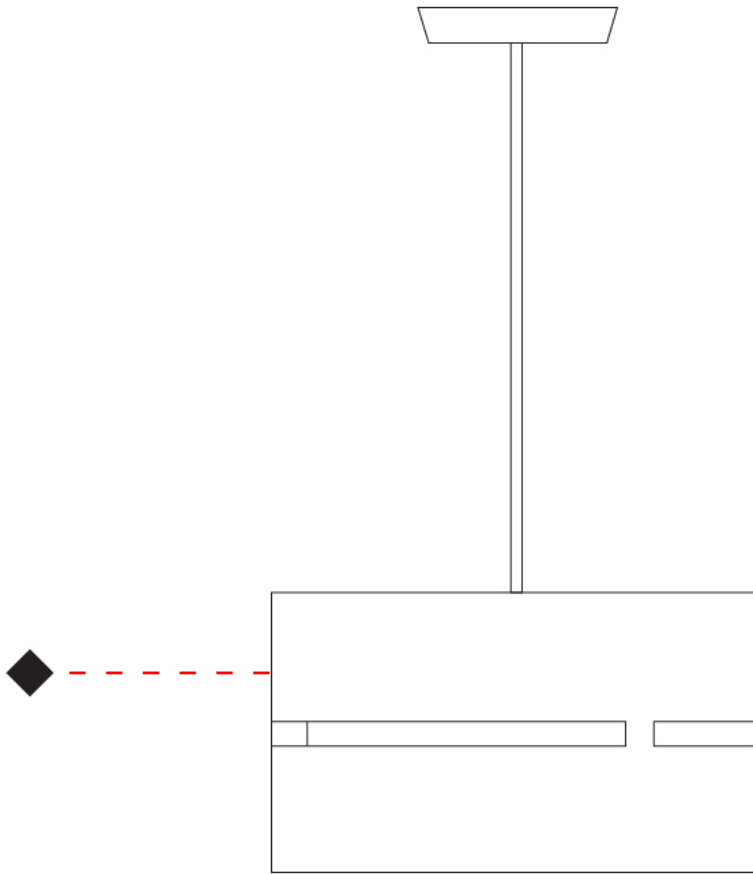

LUZ OCULTA METAL SUSPENSION

D51031-

PROJECT

TYPE

SPECIFIER

QUANTITY

DATE