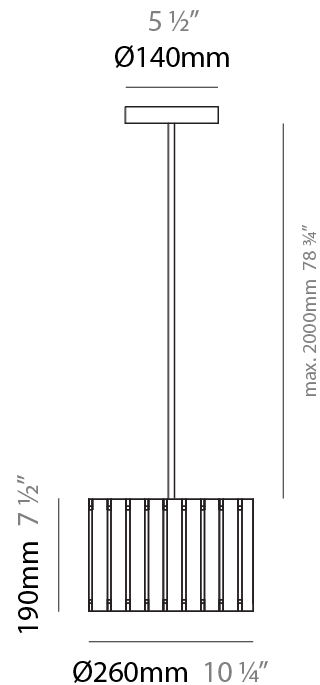

PROJECT	
TYPE	
SPECIFIER	
QUANTITY	
DATE	

LUZ OCULTA WOOD SUSPENSION

D51041- -

base number   Finish Options   Finish Options

1. To build a product code in our configurator select the specify button on the base model # product page
2. To build a manual product code on this datasheet choose from the options listed below in blue font and add the suffix to the base model #

GENERAL

Series: Luz Oculta
Subseries: Luz Oculta Wood
Brand: Fambuena
Division: Design
Mounting Type: Suspension
Mounting Location: Ceiling
Subcategory: Pendant

PHYSICAL

Shape: Rectangle
Diameter (mm): 260
Diameter (in): 10 ¼
Height (mm): 190
Height (in): 7 ½
Light Distribution: Direct / Indirect
Fixture Finish: [DOW](#) / [NAT](#)
Holder Finish: BRA / BRZ
Fixture Material: Metal / Wood
Cable Details: Cable length 2000mm / 79"

ELECTRICAL

Number of Lamps: 1
Lamp Type: LED Retrofit
Lamp Shape: A19
Bulb Included: Bulb Not Included
Max. Wattage Per Lamp (W): 4
Lamp Base: E26
Input Voltage (V): 120
Upon Request: 277Vac / GU24

LED

OPTICAL

RATINGS AND CERTIFICATIONS

Certified By: Certified for North American Standards
IP rating: IP20