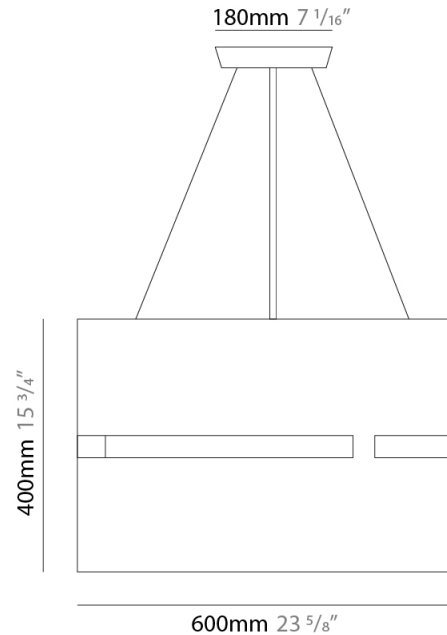

PROJECT	_____
TYPE	_____
SPECIFIER	_____
QUANTITY	_____
DATE	_____

LUZ OCULTA METAL SUSPENSION

D51063-

base number   Finish
Options

1. To build a product code in our configurator select the specify button on the base model # product page
2. To build a manual product code on this datasheet choose from the options listed below in blue font and add the suffix to the base model #

GENERAL

Series: Luz Oculta
Subseries: Luz Oculta Metal
Brand: Fambuena
Division: Design
Mounting Type: Suspension
Mounting Location: Ceiling
Subcategory: Pendant

PHYSICAL

Shape: Rectangle
Diameter (mm): 600
Diameter (in): 23 ⁵/₈
Height (mm): 400
Height (in): 15 ³/₄
Light Distribution: Direct / Indirect
Fixture Finish: [BRA](#) / [BRZ](#) / [ABR](#)
Fixture Material: Metal
Cable Details: Cable length 2000mm / 79"

ELECTRICAL

Number of Lamps: 1
Lamp Type: LED Retrofit
Lamp Shape: A19
Bulb Included: Bulb Not Included
Max. Wattage Per Lamp (W): 15
Lamp Base: E26
Input Voltage (V): 120
Upon Request: 277Vac / GU24

LED

OPTICAL

RATINGS AND CERTIFICATIONS

Certified By: Certified for North American Standards
IP rating: IP20