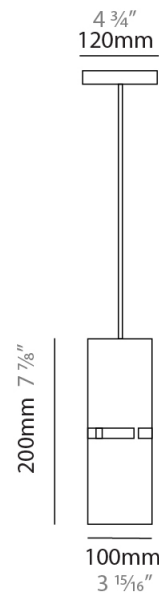

PROJECT
TYPE
SPECIFIER
QUANTITY
DATE

LUZ OCULTA METAL SUSPENSION

D51034-

base number   Finish
Options

1. To build a product code in our configurator select the specify button on the base model # product page
2. To build a manual product code on this datasheet choose from the options listed below in blue font and add the suffix to the base model #

GENERAL

Series: Luz Oculta
Subseries: Luz Oculta Metal
Brand: Fambuena
Division: Design
Mounting Type: Suspension
Mounting Location: Ceiling
Subcategory: Pendant

PHYSICAL

Shape: Rectangle
Diameter (mm): 100
Diameter (in): 3 ¹⁵/₁₆
Height (mm): 200
Height (in): 7 ⁷/₈
Light Distribution: Direct / Indirect
Fixture Finish: [BRA](#) / [BRZ](#) / [ABR](#)
Fixture Material: Metal
Cable Details: Cable length 2000mm / 79"

ELECTRICAL

Number of Lamps: 1
Lamp Type: LED Retrofit
Lamp Shape: T4
Bulb Included: Bulb Not Included
Max. Wattage Per Lamp (W): 5
Lamp Base: G9
Input Voltage (V): 120

LED

OPTICAL

RATINGS AND CERTIFICATIONS

Certified By: Certified for North American Standards
IP rating: IP20