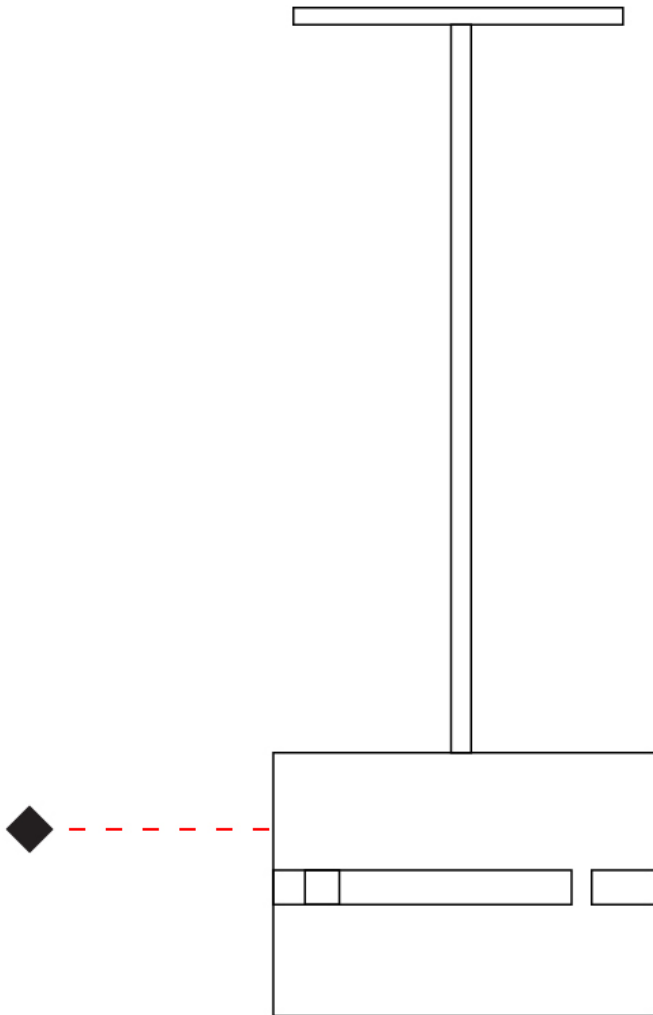

LUZ OCULTA METAL SUSPENSION

D51033-

PROJECT

TYPE

SPECIFIER

QUANTITY

DATE